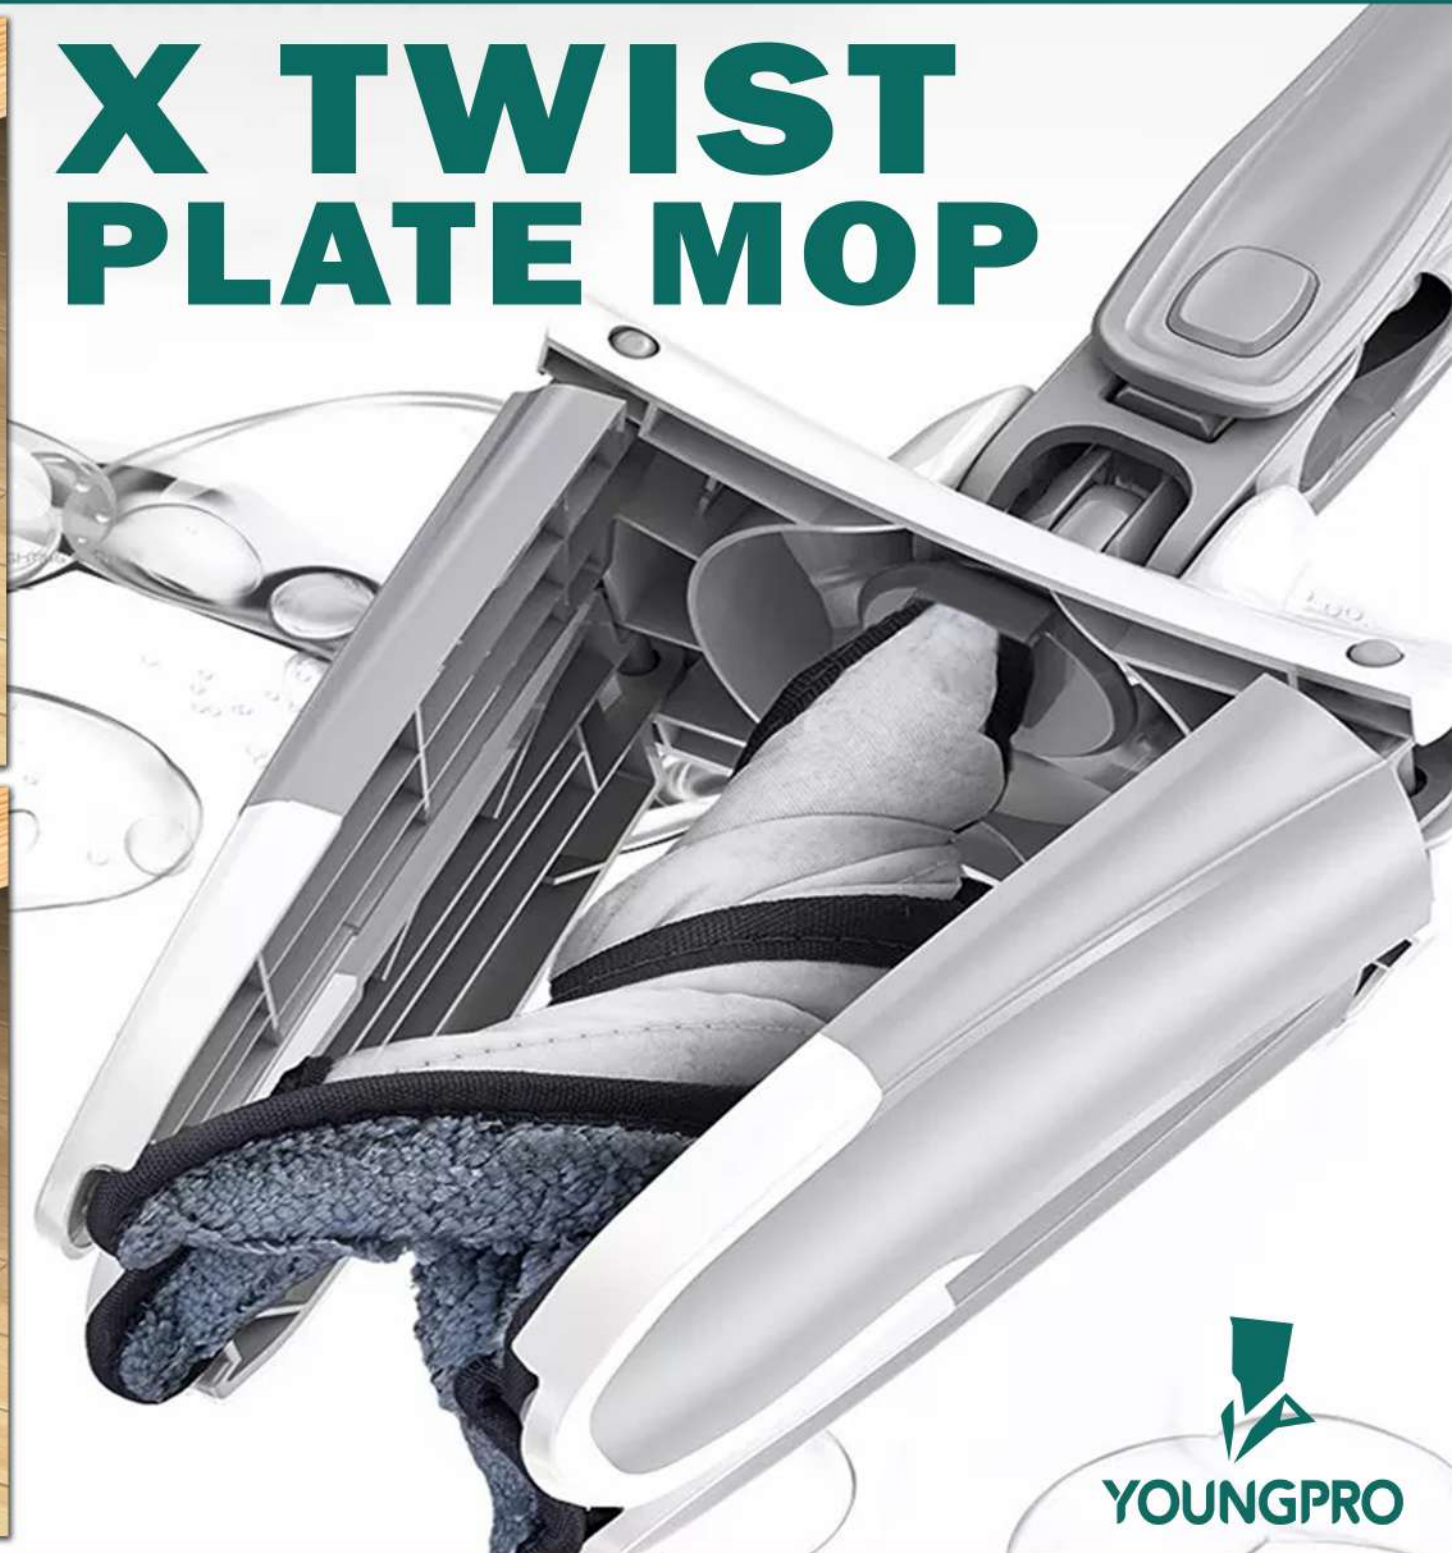

# X TWIST PLATE MOP

X Type Mophead

Easy to mop without  
moving furniture

X Type Mophead

Easy to mop without  
moving furniture

ALAT PEL PRAKTIS

SCM 01

 **YOUNGPRO**