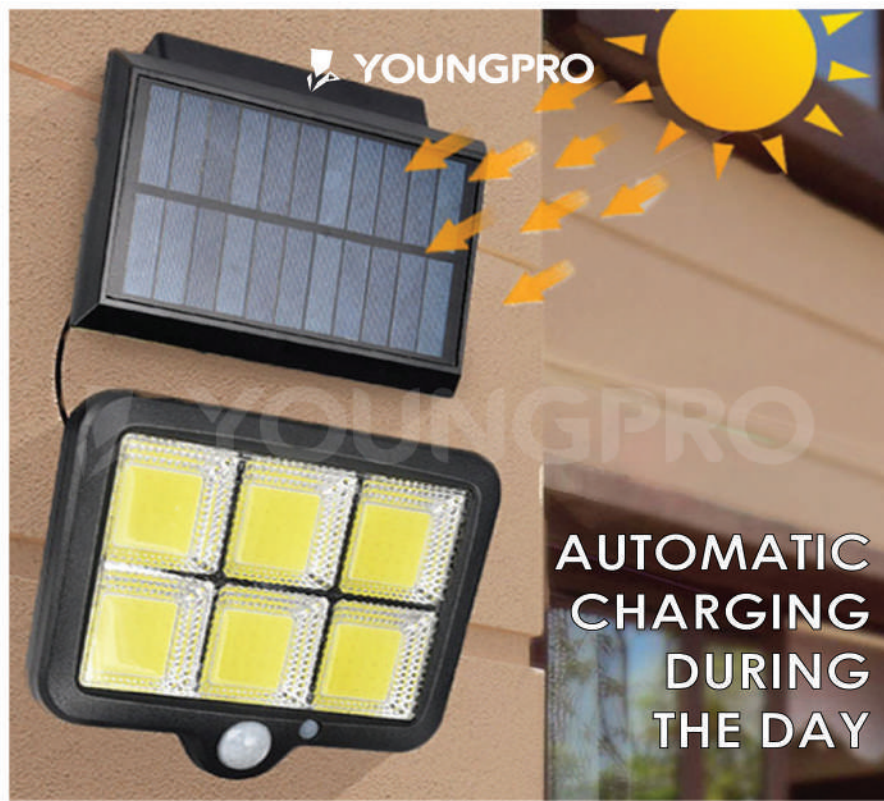

## 06. AUTOMATIC

Sensor turn light on & off at sunset and sunrise. Great for lightning walkways and gardens

# YDE - 01

Solar Deck Light

Power by Sun

All Weather Resist  
IP 65 Waterproof

Easy to Install  
No Wires

# YSF - 120

<b>NAME</b>	Solar street lamp	<b>INDUCTION DISTANCE</b>	2-5M
<b>LIGHTING TIME</b>	8-12hours	<b>ILLUMINATION ANGLE</b>	120°
<b>LIGHTING RANGE</b>	40m <sup>2</sup> about	<b>MATERIAL</b>	ABS plastics
<b>LIGHTING MODE</b>	infrared induction	<b>WATERPROOS GRADE</b>	IP65 Waterproof