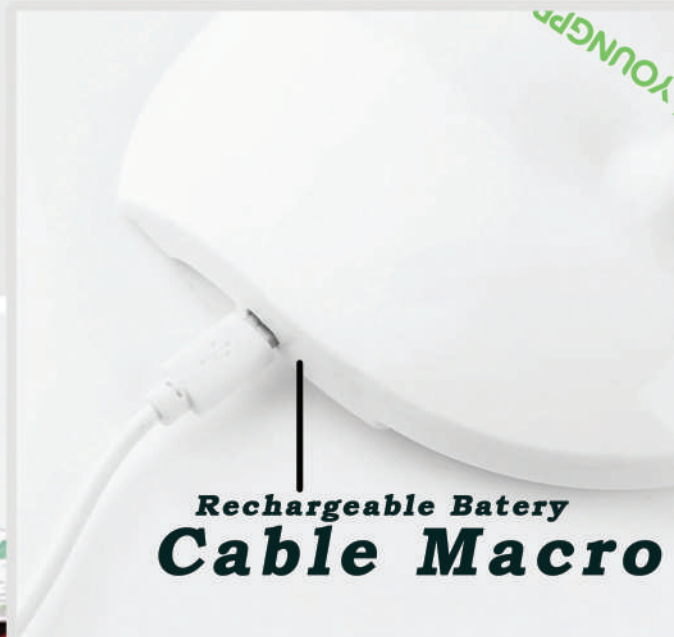

YLE 01

Love Eye Desk Lamp

Available with rechargeable battery inside 1800 mAh
No wasting time to change battery
only need phone charger

Include 1800mAh
lipolimer battery inside

no need AAA
battery anymore

One Touch

Rechargeable Batery
Cable Macro